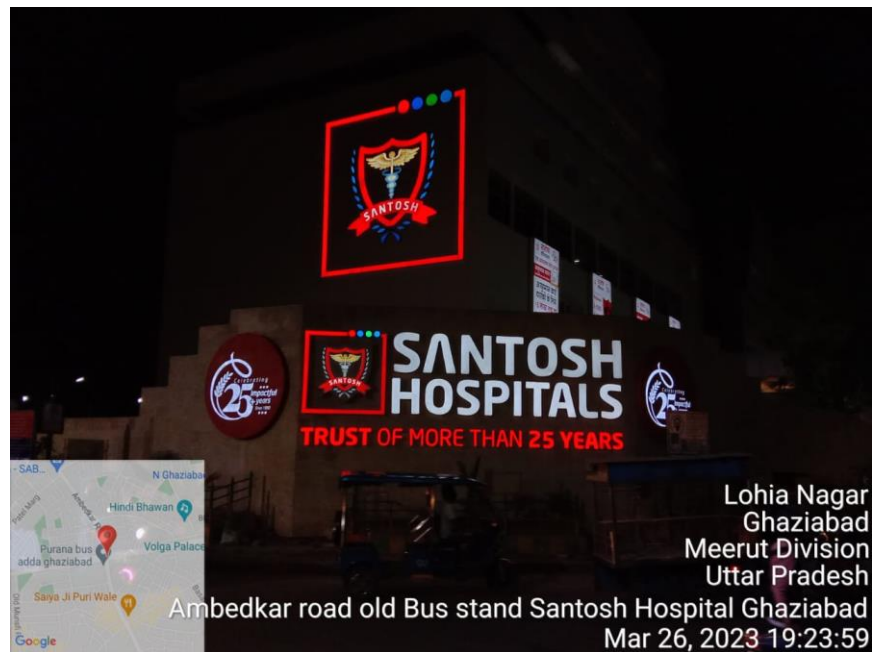

## Signages

Display Board University

Display Board Hospital

**Ghaziabad, Uttar Pradesh, India**  
santosh medical College,Pratap Vihar, Ghaziabad, Uttar Pradesh  
201009, India  
Lat 28.647209°  
Long 77.408269°  
07/04/23 04:24 PM GMT +05:30