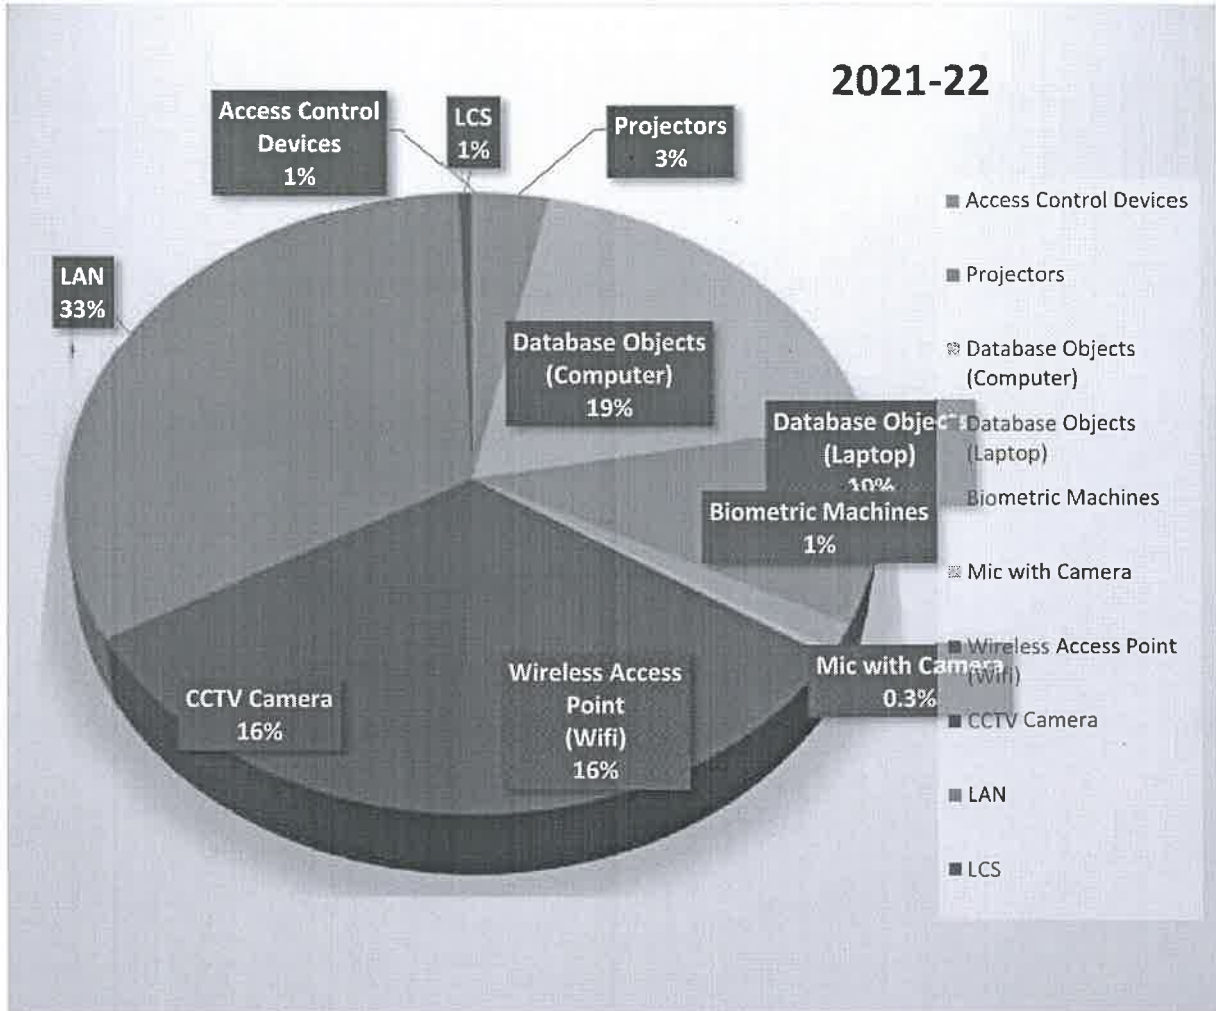

2021-22

Alpa
REGISTRAR
SANTOSH ASSOCIATES
DEEMED TO BE UNIVERSITY
* GHAZIABAD, DELHI-NCR *