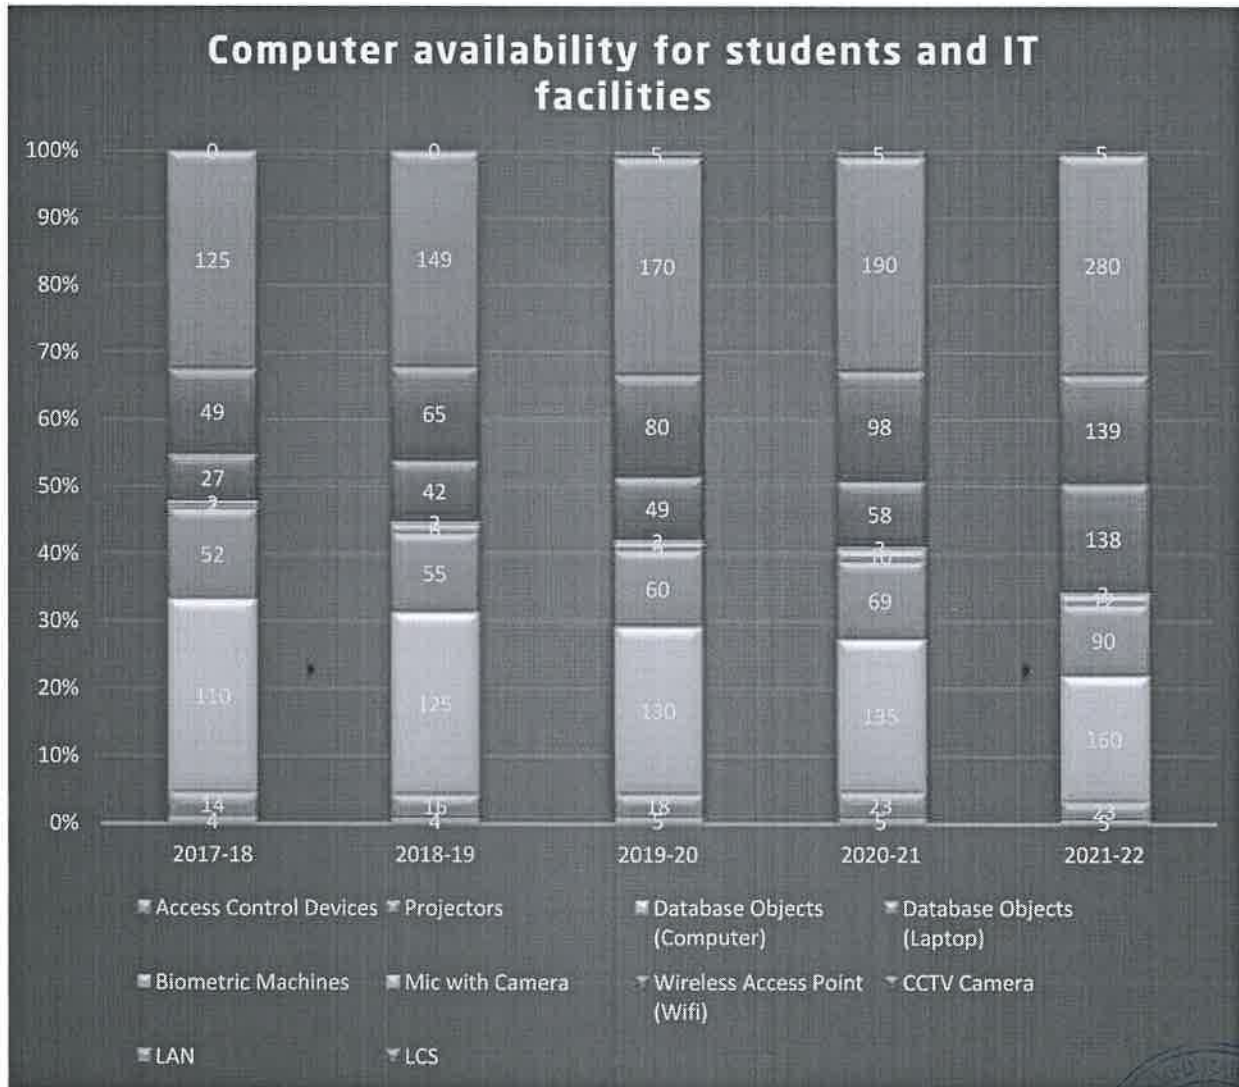

SANTOSH

Deemed to be University

4.4.2 Institution frequently updates its computer availability for students and IT facilities including Wi-Fi

Computer availability for students and IT facilities

IT Facilities	2017-18	2018-19	2019-20	2020-21	2021-22
Access Control Devices	4	4	5	5	5
Projectors	14	16	18	23	23
Database Objects (Computer)	110	125	130	135	160
Database Objects (Laptop)	52	55	60	69 [†]	90
Biometric Machines	2	6	6	10	12
Mic with Camera	2	2	2	3	3
Wireless Access Point (Wifi)	27	42	49	58	138
CCTV Camera	49	65	80	98	139
LAN	125	149	170	190	280
LCS	0	0	5	5	5
Total	385	464	525	596	855